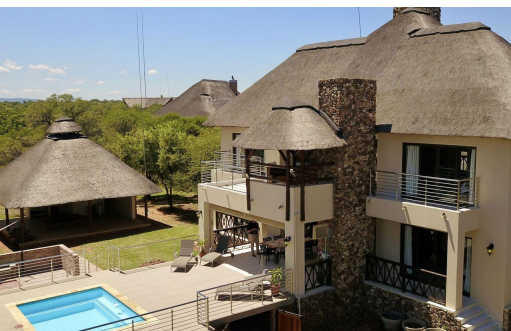

4

4

1

R6,400,000

Golf Estate For Sale in Zebula Golf Estate

FLOOR SIZE 324m²
LAND SIZE 5,000m²
BEDROOMS 4
BATHROOMS 4
KITCHENS 1
LOUNGES 2
DINING ROOMS 1
STUDIES 1

GARAGES 1
PARKINGS 4
POOL Yes

RATES R2,500 pm (Estimated)
LEVY R7,140 pm