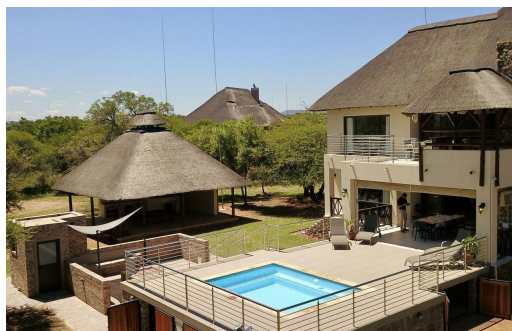

4

4

1

R6,400,000

Golf Estate For Sale in Zebula Golf Estate

FLOOR SIZE 324m²
LAND SIZE 5,000m²
BEDROOMS 4
BATHROOMS 4
KITCHENS 1
LOUNGES 2
DINING ROOMS 1
STUDIES 1

GARAGES 1
PARKINGS 4
POOL Yes

RATES R2,500 pm (Estimated)
LEVY R7,140 pm