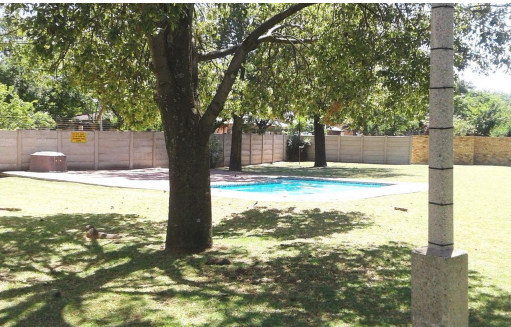

 2

 1

 2

R710,000

Townhouse For Sale in Sasolburg Ext 2

FLOOR SIZE 95m²
BEDROOMS 2
BATHROOMS 1
KITCHENS 1
LOUNGES 1

GARAGES 2
POOL Yes
PETS ALLOWED Yes

RATES R1,200 pm (Estimated)
LEVY R1,200 pm