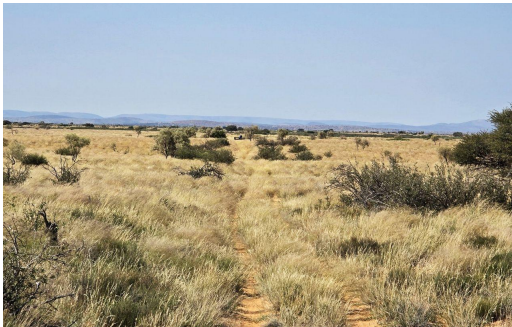

-  3
-  1
-  1

R17,400,000

Farm For Sale in Postmasburg Rural

FLOOR SIZE	118m ²	GARAGES	1
LAND SIZE	6,625Ha	PARKINGS	1
BEDROOMS	3	FLATLETS	-
BATHROOMS	1	DOMESTIC ACCOM.	1
KITCHENS	1	PETS ALLOWED	Yes
LOUNGES	1		
DINING ROOMS	1		
STUDIES	-		