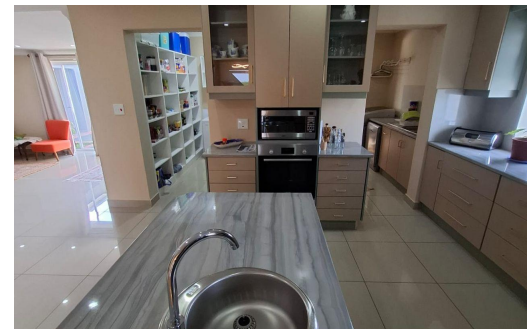

5

5

2

R4,600,000

House For Sale in Pearly Beach

LAND SIZE	787m ²	GARAGES	2
BEDROOMS	5	PARKINGS	6
BATHROOMS	5	FLATLETS	4
KITCHENS	5	DOMESTIC ACCOM.	-
LOUNGES	2	PETS ALLOWED	Yes
DINING ROOMS	2		
STUDIES	1		
FURNISHED	Yes		