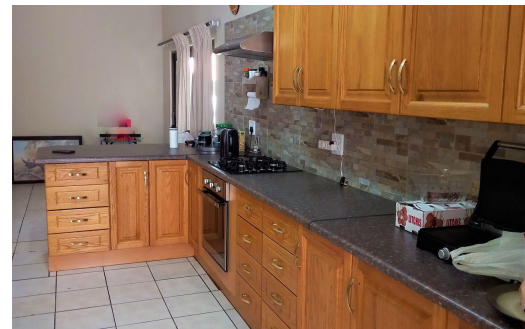

3
 1.5
 -

R11,000 pm

House To Let in Phalaborwa

BEDROOMS	3	GARAGES	-
BATHROOMS	1.5	PARKINGS	2
KITCHENS	1	FLATLETS	-
LOUNGES	1	DOMESTIC ACCOM.	-
DINING ROOMS	1	POOL	Yes
STUDIES	-	PETS ALLOWED	Yes

Neeltje Wilkens
 081 468 4824
neeltje@agrisell.co.za