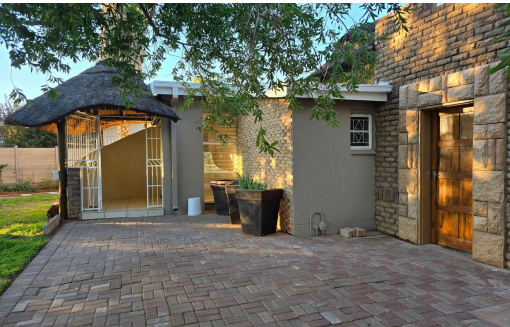

3
 1
 -

R1,280,000

House For Sale in Blydeville

FLOOR SIZE	112m ²	GARAGES	-
LAND SIZE	836m ²	PARKINGS	2
BEDROOMS	3	FLATLETS	-
BATHROOMS	1	DOMESTIC ACCOM.	-
KITCHENS	1	PETS ALLOWED	Yes
LOUNGES	1		
DINING ROOMS	-		
STUDIES	-		