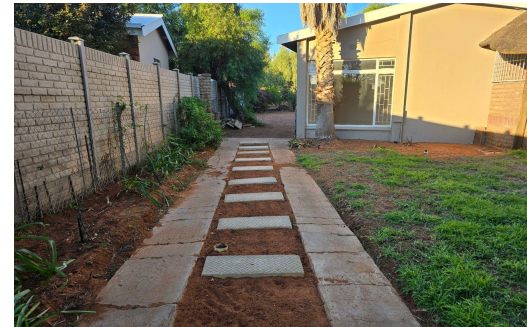

3
 1
 -

R1,280,000

House For Sale in Blydeville

FLOOR SIZE	112m ²	GARAGES	-
LAND SIZE	836m ²	PARKINGS	2
BEDROOMS	3	FLATLETS	-
BATHROOMS	1	DOMESTIC ACCOM.	-
KITCHENS	1	PETS ALLOWED	Yes
LOUNGES	1		
DINING ROOMS	-		
STUDIES	-		