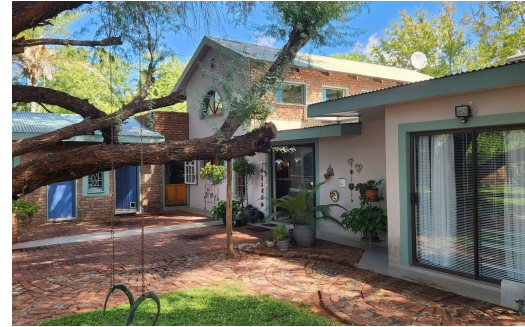

5
 3
 1

R15,000,000

Farm For Sale in Upington Rural

LAND SIZE	355Ha	GARAGES	1
BEDROOMS	5	PARKINGS	1
BATHROOMS	3	FLATLETS	-
KITCHENS	1	DOMESTIC ACCOM.	-
LOUNGES	3	POOL	Yes
DINING ROOMS	1	PETS ALLOWED	Yes
STUDIES	1		