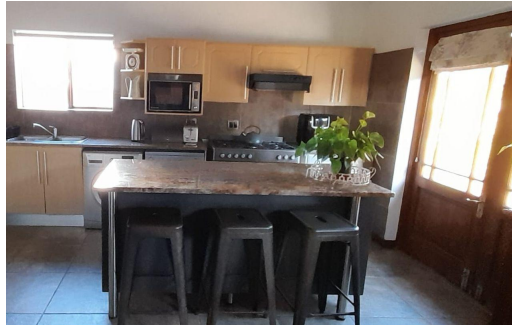

3

2

2

POA

House For Sale in St Francis Bay Village

FLOOR SIZE	250m ²	GARAGES	2
LAND SIZE	898m ²	PARKINGS	2
BEDROOMS	3	FLATLETS	-
BATHROOMS	2	DOMESTIC ACCOM.	-
KITCHENS	1	PETS ALLOWED	Yes
LOUNGES	1		
DINING ROOMS	1		
STUDIES	1		