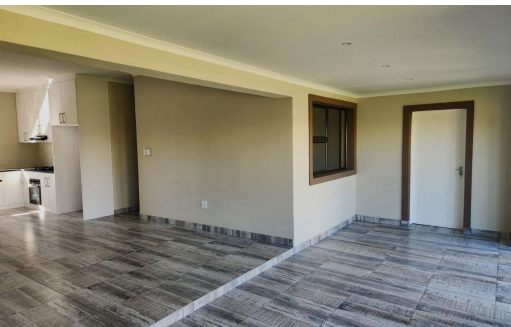

3
 2
 2

R2,440,000

Gated Estate For Sale in Kanoneiland

FLOOR SIZE	170m ²	GARAGES	2
LAND SIZE	438m ²	PARKINGS	1
BEDROOMS	3	FLATLETS	-
BATHROOMS	2	DOMESTIC ACCOM.	-
KITCHENS	1		
LOUNGES	2		
DINING ROOMS	-		
STUDIES	-		