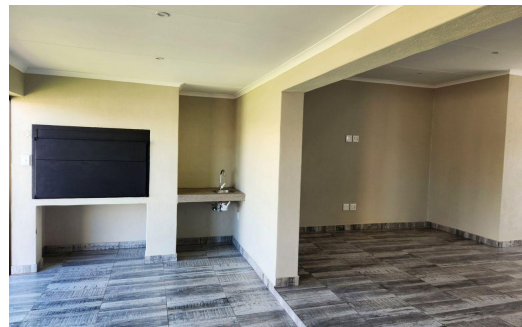

3
 2
 2

R2,440,000

Gated Estate For Sale in Kanoneiland

FLOOR SIZE	170m ²	GARAGES	2
LAND SIZE	438m ²	PARKINGS	1
BEDROOMS	3	FLATLETS	-
BATHROOMS	2	DOMESTIC ACCOM.	-
KITCHENS	1		
LOUNGES	2		
DINING ROOMS	-		
STUDIES	-		