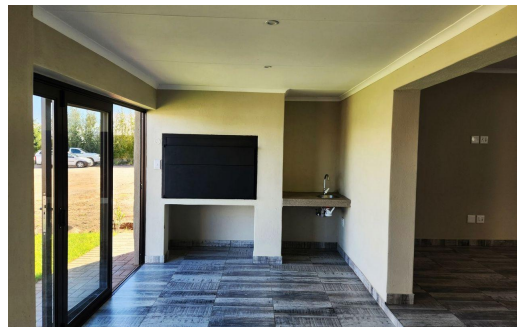

3
 2
 2

R2,440,000

Gated Estate For Sale in Kanoneiland

FLOOR SIZE	170m ²	GARAGES	2
LAND SIZE	438m ²	PARKINGS	1
BEDROOMS	3	FLATLETS	-
BATHROOMS	2	DOMESTIC ACCOM.	-
KITCHENS	1		
LOUNGES	2		
DINING ROOMS	-		
STUDIES	-		