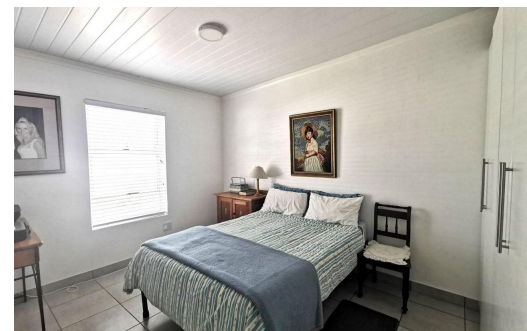

R16,000 pm

House To Let in Dwarskersbos

FLOOR SIZE	184m²	GARAGES	2
LAND SIZE	510m²	PARKINGS	2
BEDROOMS	3	FLATLETS	-
BATHROOMS	2	DOMESTIC ACCOM.	-
KITCHENS	1	PETS ALLOWED	Yes
LOUNGES	1		
DINING ROOMS	1		
STUDIES	-		

Karin Tolmay
072 106 4616
karin@agrisell.co.za