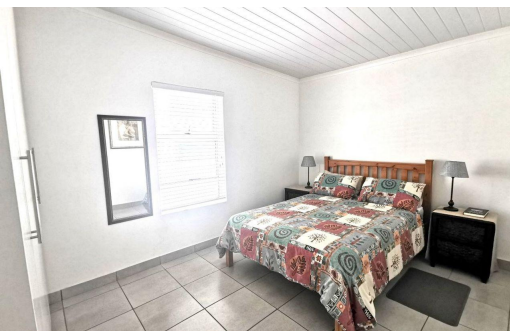

R16,000 pm

House To Let in Dwarskersbos

FLOOR SIZE	184m²	GARAGES	2
LAND SIZE	510m²	PARKINGS	2
BEDROOMS	3	FLATLETS	-
BATHROOMS	2	DOMESTIC ACCOM.	-
KITCHENS	1	PETS ALLOWED	Yes
LOUNGES	1		
DINING ROOMS	1		
STUDIES	-		

Karin Tolmay
072 106 4616
karin@agrisell.co.za