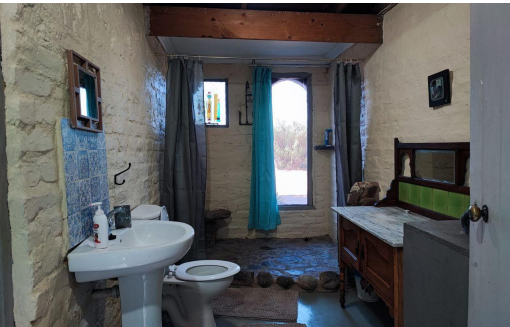

4

4

1

R2,200,000

Duplex For Sale in Nieu Bethesda

LAND SIZE	1,984m ²
BEDROOMS	4
BATHROOMS	4
KITCHENS	4
LOUNGES	4
DINING ROOMS	3
STUDIES	1

GARAGES	1
CARPORTS	4
FLATLETS	3
DOMESTIC ACCOM.	1
PETS ALLOWED	Yes

Shellyn Steynberg
072 999 8750
shellyn@agrisell.co.za