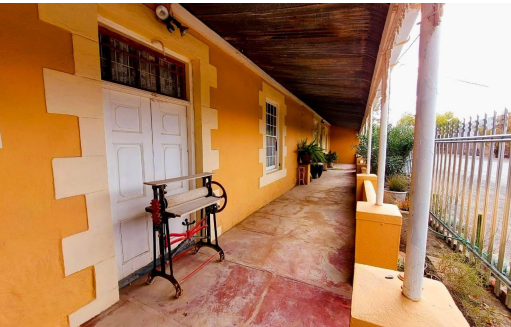

4

2

4

POA

House For Sale in Sutherland

FLOOR SIZE	350m ²	GARAGES	4
LAND SIZE	2,141m ²	PARKINGS	15
BEDROOMS	4	FLATLETS	-
BATHROOMS	2	DOMESTIC ACCOM.	2
KITCHENS	2	POOL	Yes
LOUNGES	2	PETS ALLOWED	Yes
DINING ROOMS	1		
STUDIES	1		