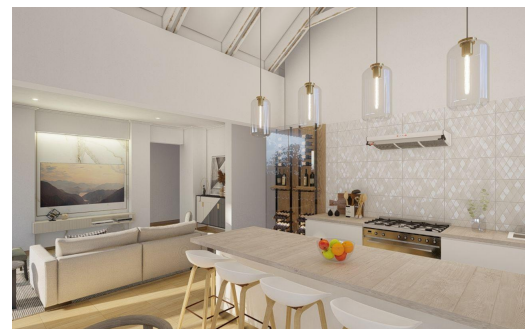

3

2

2

R4,950,000

House For Sale in Longlands Country Estate

FLOOR SIZE	200m ²	GARAGES	2
LAND SIZE	432m ²	CARPORTS	-
BEDROOMS	3	FLATLETS	-
BATHROOMS	2	DOMESTIC ACCOM.	-
KITCHENS	1	PETS ALLOWED	Yes
LOUNGES	2		
DINING ROOMS	1		
STUDIES	1		