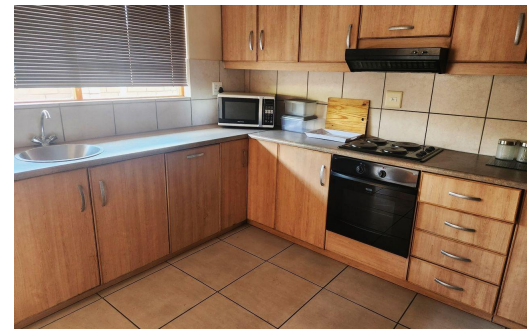

3

2

2

R1,850,000

Townhouse For Sale in Keidebees

FLOOR SIZE	230m ²	GARAGES	2
LAND SIZE	298m ²	CARPORTS	1
BEDROOMS	3	FLATLETS	-
BATHROOMS	2	DOMESTIC ACCOM.	-
KITCHENS	1		
LOUNGES	1		
DINING ROOMS	1		
STUDIES	-		