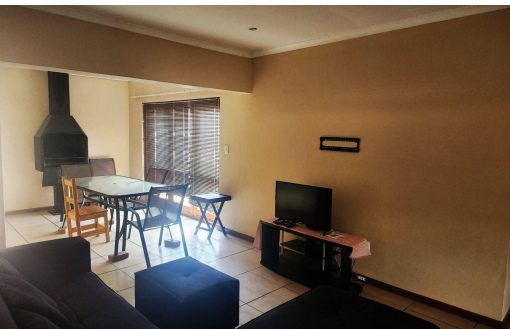

3

2

2

R1,850,000

Townhouse For Sale in Keidebees

FLOOR SIZE	230m ²	GARAGES	2
LAND SIZE	298m ²	CARPORTS	1
BEDROOMS	3	FLATLETS	-
BATHROOMS	2	DOMESTIC ACCOM.	-
KITCHENS	1		
LOUNGES	1		
DINING ROOMS	1		
STUDIES	-		