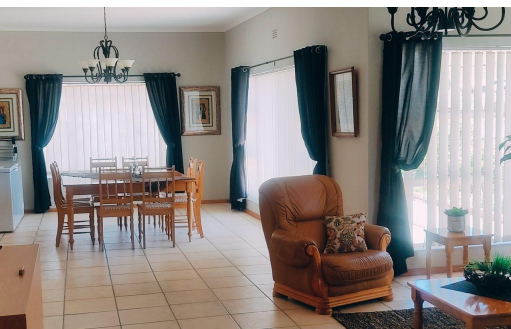

4
 2
 6

R2,600,000

House For Sale in Sutherland

FLOOR SIZE	450m ²	GARAGES	6
LAND SIZE	2,141m ²	CARPORTS	4
BEDROOMS	4	FLATLETS	1
BATHROOMS	2	DOMESTIC ACCOM.	-
KITCHENS	1	POOL	Yes
LOUNGES	1	PETS ALLOWED	Yes
DINING ROOMS	1		
STUDIES	-		
FURNISHED	Yes		
RATES	R1,153 pm (Estimated)		