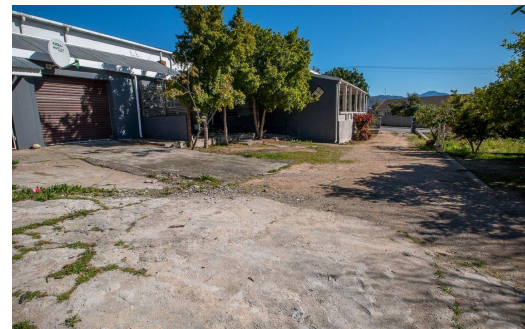

4
 2
 -

POA

House For Sale in Piketberg

FLOOR SIZE	292m ²	GARAGES	-
LAND SIZE	946m ²	CARPORTS	5
BEDROOMS	4	FLATLETS	2
BATHROOMS	2	DOMESTIC ACCOM.	-
KITCHENS	1	PETS ALLOWED	Yes
LOUNGES	1		
DINING ROOMS	-		
STUDIES	1		