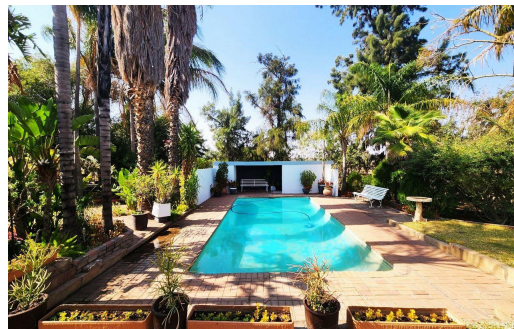

5
 3
 2

R3,926,000

Small Holding For Sale in Louisvale

FLOOR SIZE	375m ²	GARAGES	2
LAND SIZE	6Ha	CARPORTS	-
BEDROOMS	5	FLATLETS	-
BATHROOMS	3	DOMESTIC ACCOM.	1
KITCHENS	1	POOL	Yes
LOUNGES	3	PETS ALLOWED	Yes
DINING ROOMS	-		
STUDIES	-		