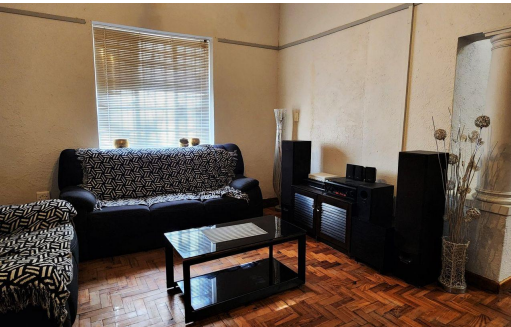

3

2

2

R1,698,000

Small Holding For Sale in Louisvale

FLOOR SIZE	250m ²	GARAGES	2
LAND SIZE	18,202m ²	PARKINGS	2
BEDROOMS	3	FLATLETS	-
BATHROOMS	2	DOMESTIC ACCOM.	-
KITCHENS	1	POOL	Yes
LOUNGES	2	PETS ALLOWED	Yes
DINING ROOMS	1		
STUDIES	1		