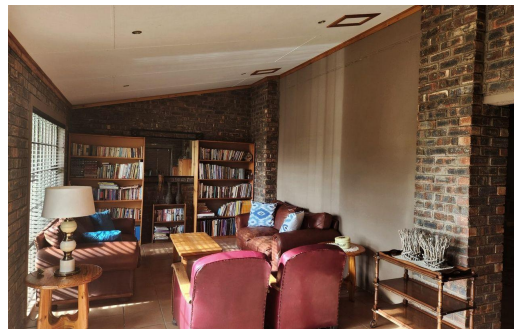

3

1

1

R4,160,000

Small Holding For Sale in Lambrechtsdrif

FLOOR SIZE	600m ²	GARAGES	1
LAND SIZE	13Ha	CARPORTS	-
BEDROOMS	3	FLATLETS	2
BATHROOMS	1	DOMESTIC ACCOM.	-
KITCHENS	1	PETS ALLOWED	Yes
LOUNGES	2		
DINING ROOMS	1		
STUDIES	-		