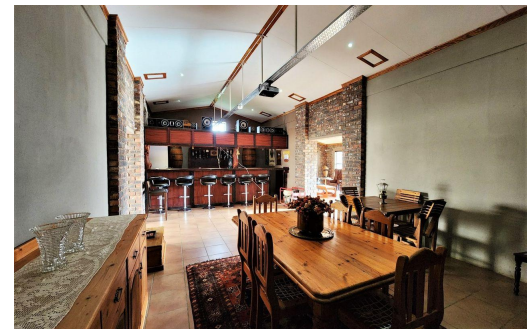

3

1

1

R4,160,000

Small Holding For Sale in Lambrechtsdrif

FLOOR SIZE	600m ²	GARAGES	1
LAND SIZE	13Ha	CARPORTS	-
BEDROOMS	3	FLATLETS	2
BATHROOMS	1	DOMESTIC ACCOM.	-
KITCHENS	1	PETS ALLOWED	Yes
LOUNGES	2		
DINING ROOMS	1		
STUDIES	-		