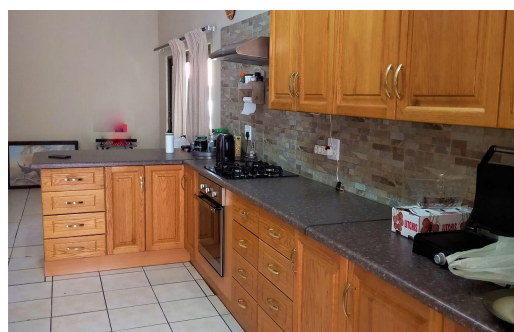

3

1.5

-

R11,000 pm

House To Let in Phalaborwa

BEDROOMS	3	GARAGES	-
BATHROOMS	1.5	PARKINGS	2
KITCHENS	1	FLATLETS	-
LOUNGES	1	DOMESTIC ACCOM.	-
DINING ROOMS	1	POOL	Yes
STUDIES	-	PETS ALLOWED	Yes

Neeltje Wilkens
081 468 4824
neeltje@agrisell.co.za