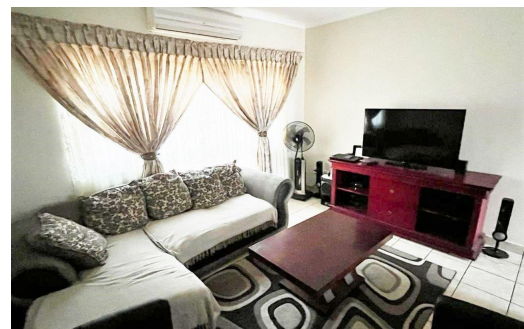

3

2

1

R1,240,000

House For Sale in Flora Park

FLOOR SIZE	112m ²	GARAGES	1
LAND SIZE	615m ²	CARPORTS	-
BEDROOMS	3	FLATLETS	-
BATHROOMS	2	DOMESTIC ACCOM.	-
KITCHENS	1	PETS ALLOWED	Yes
LOUNGES	1		
DINING ROOMS	-		
STUDIES	-		