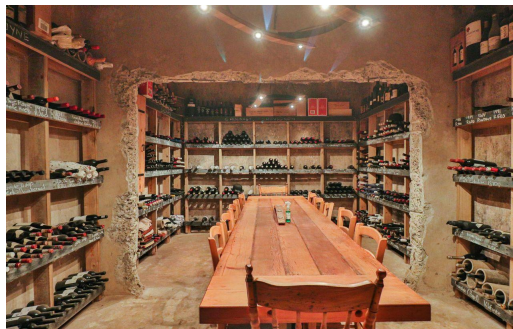

7
 3
 2

R46,500,000

Farm For Sale in Stellenbosch Farms

FLOOR SIZE	450m ²	GARAGES	2
LAND SIZE	116Ha	PARKINGS	-
BEDROOMS	7	FLATLETS	1
BATHROOMS	3	DOMESTIC ACCOM.	7
KITCHENS	2	PETS ALLOWED	Yes
LOUNGES	3		
DINING ROOMS	2		
STUDIES	2		
FURNISHED	Yes		