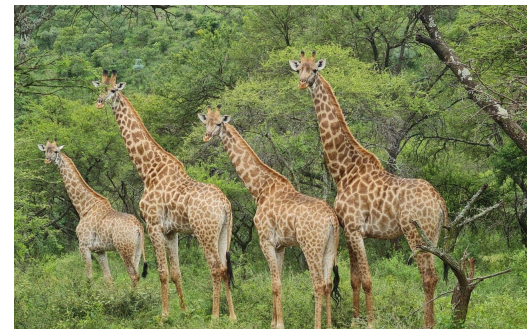

 -
 -
 4

R38,000,000

Farm For Sale in Lydenburg Rural

FLOOR SIZE	-	GARAGES	4
LAND SIZE	3,400Ha	CARPORTS	20
BEDROOMS	-	FLATLETS	-
BATHROOMS	-	DOMESTIC ACCOM.	-
KITCHENS	-	POOL	Yes
LOUNGES	-	PETS ALLOWED	Yes
DINING ROOMS	-		
STUDIES	-		