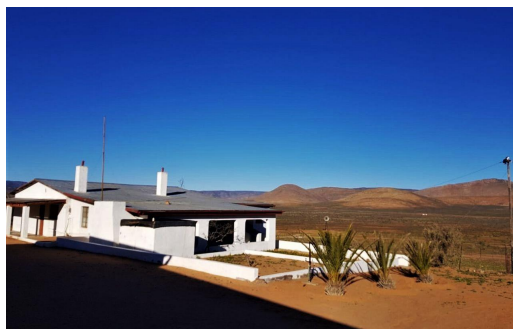

4

1

2

R4,775,000

Farm For Sale in Port Nolloth Rural

FLOOR SIZE	-	GARAGES	2
LAND SIZE	1,556Ha	CARPORTS	2
BEDROOMS	4	FLATLETS	-
BATHROOMS	1	DOMESTIC ACCOM.	-
KITCHENS	1	PETS ALLOWED	Yes
LOUNGES	2		
DINING ROOMS	1		
STUDIES	-		