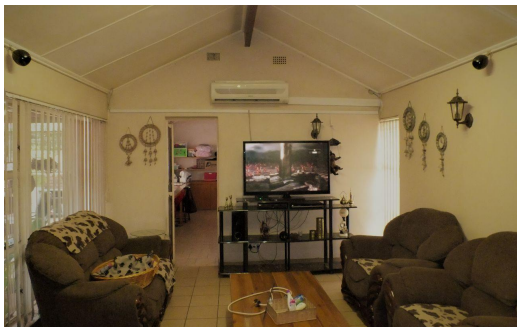

3
 1
 -

R7,900 pm

House To Let in Phalaborwa

FLOOR SIZE	-	GARAGES	-
LAND SIZE	-	PARKINGS	2
BEDROOMS	3	FLATLETS	-
BATHROOMS	1	DOMESTIC ACCOM.	-
KITCHENS	1		
LOUNGES	1		
DINING ROOMS	1		
STUDIES	1		

Neeltje Wilkens
 081 468 4824
neeltje@agrisell.co.za