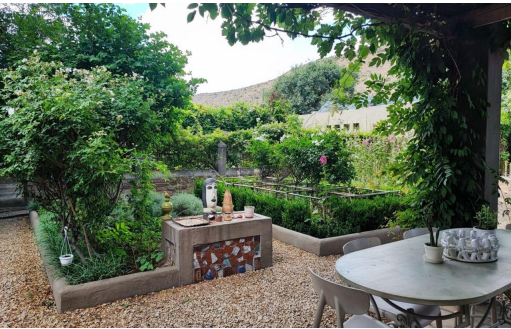

3
 1
 -

R3,200,000

House For Sale in Nieu Bethesda

FLOOR SIZE 165m²
LAND SIZE 991m²
BEDROOMS 3
BATHROOMS 1
KITCHENS 1
LOUNGES 1
DINING ROOMS 1
STUDIES -

GARAGES -
CARPORTS 2
FLATLETS 1
DOMESTIC ACCOM. -
POOL Yes
PETS ALLOWED Yes