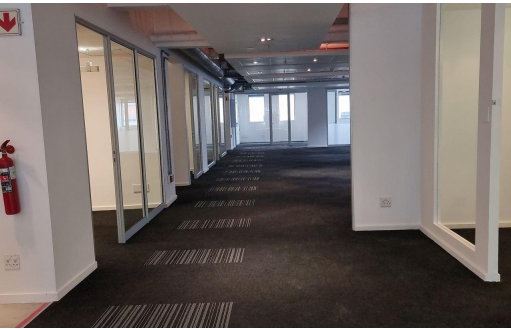

-
 5

R160 per m²

353m² Office To Let in Foreshore

LAND SIZE 353m²
FLOOR SIZE 353m²
TITLE Leasehold
ZONING Commercial

BASEMENT PARKINGS 5

Gary Terblanche
083 544 8574
gary@agrisell.co.za