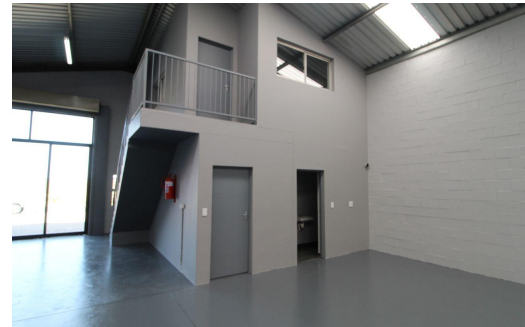

R73.64 per m²

320m² Retail To Let in Vredenburg

FLOOR SIZE	320m²	OPEN PARKINGS	4
ZONING	Commercial		

Jenny Serfontein
072 413 6627
jenny@agrisell.co.za