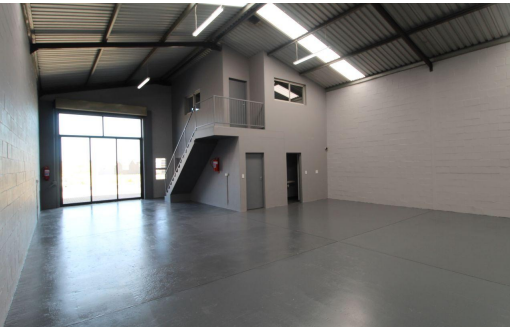

R73.64 per m²

320m² Retail To Let in Vredenburg

FLOOR SIZE	320m²	OPEN PARKINGS	4
ZONING	Commercial		

Jenny Serfontein
072 413 6627
jenny@agrisell.co.za