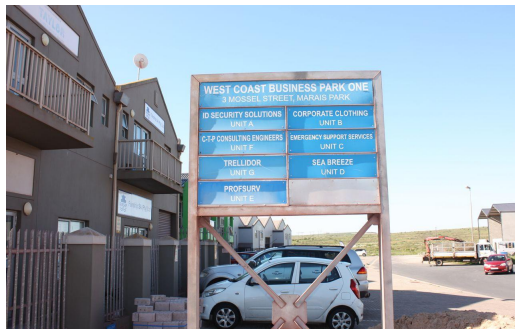

 3
 -

R70.65 per m²

160m² Business To Let in Vredenburg

FLOOR SIZE	160m ²	OPEN PARKINGS	3
TITLE	Freehold		
ZONING	Commercial		

Johan Duvenage
082 440 3314
johan@agrisell.co.za