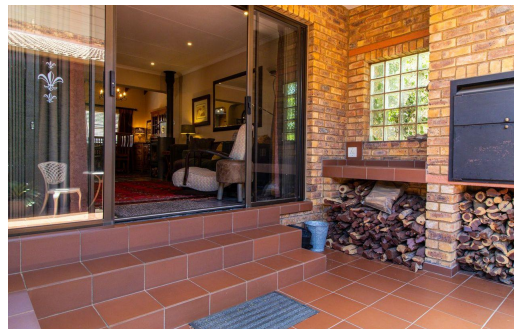

5

3.5

4

R3,900,000

House For Sale in Bedfordview

FLOOR SIZE	410m ²	GARAGES	4
LAND SIZE	756m ²	PARKINGS	2
BEDROOMS	5	FLATLETS	1
BATHROOMS	3.5	DOMESTIC ACCOM.	1
KITCHENS	1	PETS ALLOWED	Yes
LOUNGES	2		
DINING ROOMS	1		
STUDIES	1		