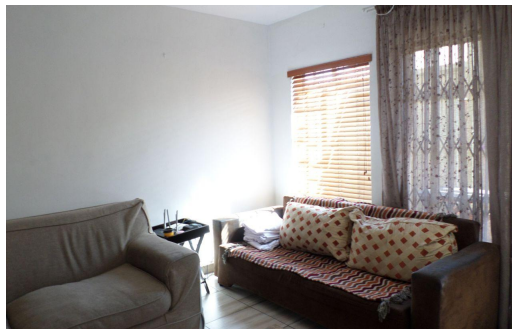

2

1

1

R900,000

Townhouse For Sale in Eden Glen

FLOOR SIZE	100m ²	GARAGES	1
BEDROOMS	2	PARKINGS	1
BATHROOMS	1	FLATLETS	-
KITCHENS	1	DOMESTIC ACCOM.	-
LOUNGES	1	POOL	Yes
DINING ROOMS	-	PETS ALLOWED	Yes
STUDIES	-		