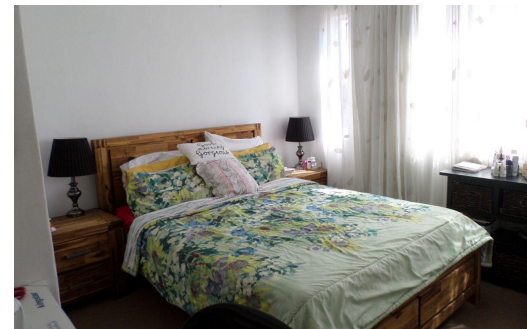

2

1

1

R900,000

Townhouse For Sale in Eden Glen

FLOOR SIZE	100m ²	GARAGES	1
BEDROOMS	2	PARKINGS	1
BATHROOMS	1	FLATLETS	-
KITCHENS	1	DOMESTIC ACCOM.	-
LOUNGES	1	POOL	Yes
DINING ROOMS	-	PETS ALLOWED	Yes
STUDIES	-		