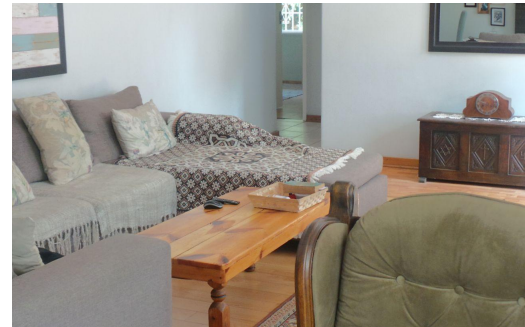

 6

 3

 1

R1,700,000

House For Sale in Primrose Hill

LAND SIZE	958m ²	GARAGES	1
BEDROOMS	6	PARKINGS	3
BATHROOMS	3	FLATLETS	1
KITCHENS	1	DOMESTIC ACCOM.	-
LOUNGES	3	PETS ALLOWED	Yes
DINING ROOMS	1		
STUDIES	-		