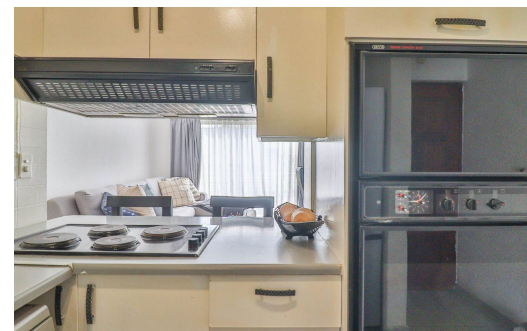

2
 1
 -

R780,000

Townhouse For Sale in Bedford Gardens

FLOOR SIZE	59m ²	GARAGES	-
BEDROOMS	2	PARKINGS	1
BATHROOMS	1	FLATLETS	-
KITCHENS	1	DOMESTIC ACCOM.	-
LOUNGES	1	POOL	Yes
DINING ROOMS	-		
STUDIES	-		