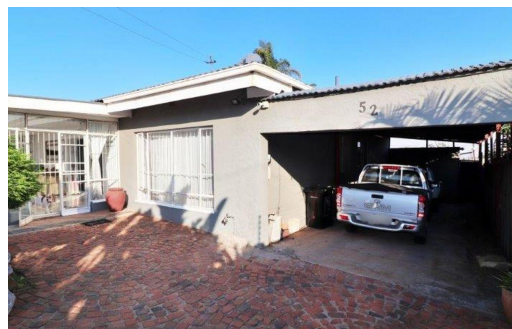

 3

 2

 -

R1,395,000

House For Sale in Gerdview

LAND SIZE	714m ²	GARAGES	-
BEDROOMS	3	PARKINGS	2
BATHROOMS	2	FLATLETS	-
KITCHENS	1	DOMESTIC ACCOM.	1
LOUNGES	1	POOL	Yes
DINING ROOMS	1	PETS ALLOWED	Yes
STUDIES	-		