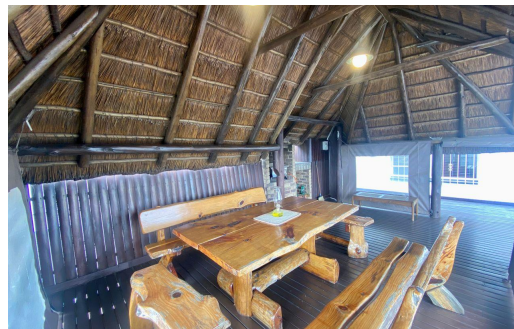

R1,640,000

House For Sale in Primrose

FLOOR SIZE	347m²	GARAGES	2
LAND SIZE	906m²	PARKINGS	4
BEDROOMS	4	FLATLETS	-
BATHROOMS	2	DOMESTIC ACCOM.	1
KITCHENS	1	PETS ALLOWED	Yes
LOUNGES	1		
DINING ROOMS	1		
STUDIES	1		
FURNISHED	Yes		

RATES R1,800 pm (Estimated)
LEVY R400 pm

Lubnaa Merriman
+27 (0)78 562 4809
lubnaa@pomparealty.co.za