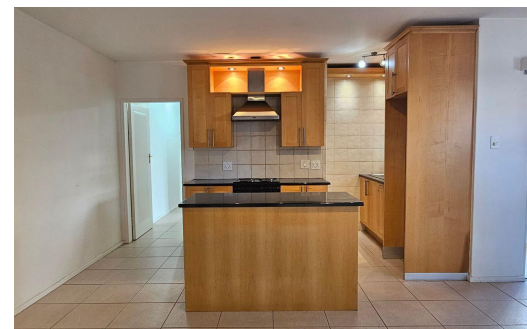

 2

 1

 -

R895,000

Townhouse For Sale in Bedfordview

FLOOR SIZE	74m ²	GARAGES	-
BEDROOMS	2	PARKINGS	1
BATHROOMS	1	FLATLETS	-
KITCHENS	1	DOMESTIC ACCOM.	-
LOUNGES	1	POOL	Yes
DINING ROOMS	-	PETS ALLOWED	Yes
STUDIES	-		