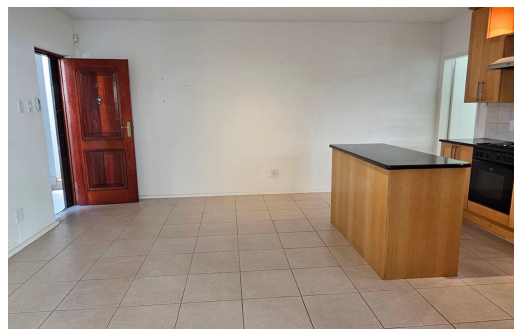

 2

 1

 -

R895,000

Townhouse For Sale in Bedfordview

FLOOR SIZE	74m ²	GARAGES	-
BEDROOMS	2	PARKINGS	1
BATHROOMS	1	FLATLETS	-
KITCHENS	1	DOMESTIC ACCOM.	-
LOUNGES	1	POOL	Yes
DINING ROOMS	-	PETS ALLOWED	Yes
STUDIES	-		