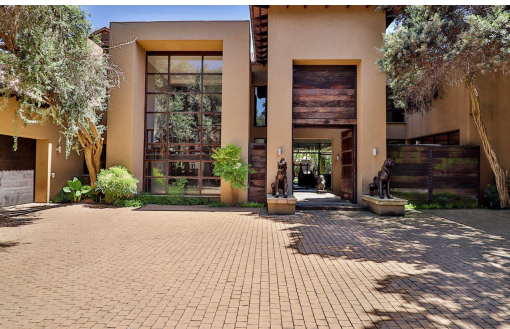

 5

 5.5

 4

R85,000 pm

House To Let in Bedfordview

FLOOR SIZE	1,400m ²	GARAGES	4
LAND SIZE	2,290m ²	PARKINGS	-
BEDROOMS	5	FLATLETS	1
BATHROOMS	5.5	DOMESTIC ACCOM.	1
KITCHENS	1	POOL	Yes
LOUNGES	2	PETS ALLOWED	Yes
DINING ROOMS	2		
STUDIES	1		