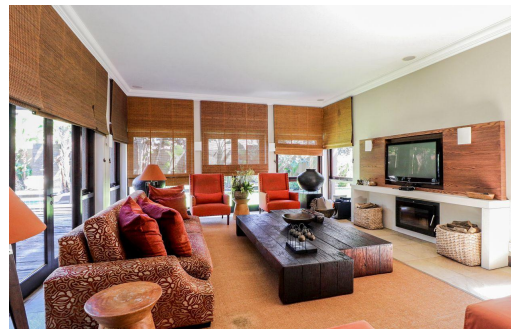

 5

 5.5

 4

R85,000 pm

House To Let in Bedfordview

FLOOR SIZE	1,400m ²	GARAGES	4
LAND SIZE	2,290m ²	PARKINGS	-
BEDROOMS	5	FLATLETS	1
BATHROOMS	5.5	DOMESTIC ACCOM.	1
KITCHENS	1	POOL	Yes
LOUNGES	2	PETS ALLOWED	Yes
DINING ROOMS	2		
STUDIES	1		