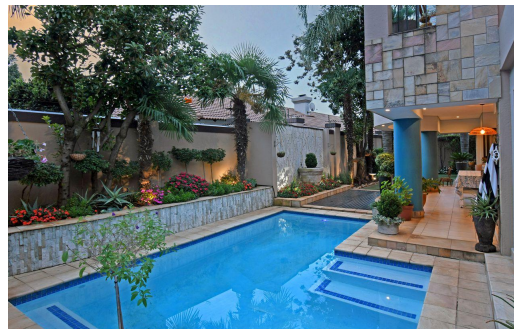

R6,550,000

House For Sale in Bedfordview

FLOOR SIZE	540m²	GARAGES	2
LAND SIZE	781m²	PARKINGS	2
BEDROOMS	5	FLATLETS	-
BATHROOMS	4.5	DOMESTIC ACCOM.	-
KITCHENS	1	POOL	Yes
LOUNGES	2	PETS ALLOWED	Yes
DINING ROOMS	1		
STUDIES	1		

RATES R5,370 pm (Estimated)
LEVY R5,100 pm

Michael Pompa
072 239 3396
bmgteam@pomparealty.co.za