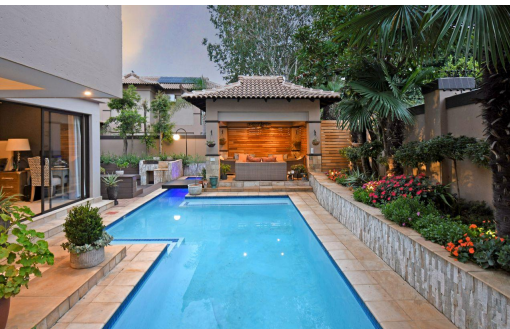

R6,550,000

House For Sale in Bedfordview

FLOOR SIZE	540m²	GARAGES	2
LAND SIZE	781m²	PARKINGS	2
BEDROOMS	5	FLATLETS	-
BATHROOMS	4.5	DOMESTIC ACCOM.	-
KITCHENS	1	POOL	Yes
LOUNGES	2	PETS ALLOWED	Yes
DINING ROOMS	1		
STUDIES	1		

RATES R5,370 pm (Estimated)
LEVY R5,100 pm

Michael Pompa
072 239 3396
bmgteam@pomparealty.co.za