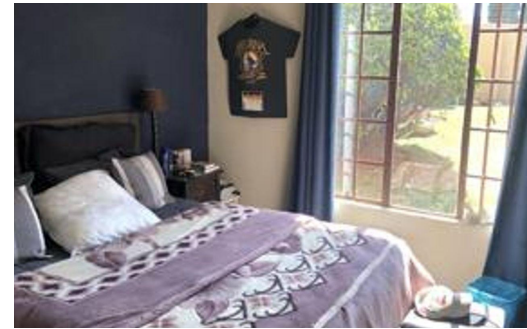

 2
 1
 -

R920,000

Townhouse For Sale in Eden Glen

FLOOR SIZE	71m ²	GARAGES	-
BEDROOMS	2	PARKINGS	2
BATHROOMS	1	FLATLETS	-
KITCHENS	1	DOMESTIC ACCOM.	-
LOUNGES	1	PETS ALLOWED	Yes
DINING ROOMS	-		
STUDIES	-		