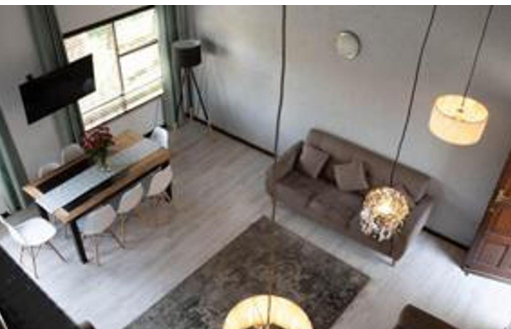

 4

 2

 -

R1,280,000

Townhouse For Sale in Eden Glen

FLOOR SIZE	141m ²	GARAGES	-
BEDROOMS	4	PARKINGS	2
BATHROOMS	2	FLATLETS	-
KITCHENS	1	DOMESTIC ACCOM.	-
LOUNGES	1	POOL	Yes
DINING ROOMS	1	PETS ALLOWED	Yes
STUDIES	-		