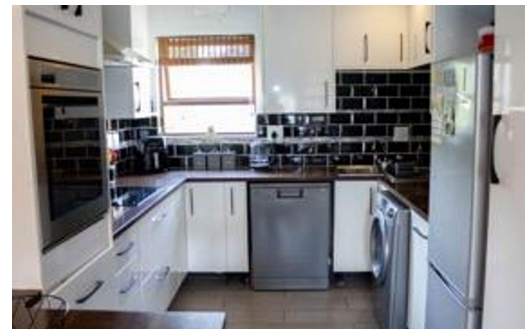

 4

 2

 -

R1,280,000

Townhouse For Sale in Eden Glen

FLOOR SIZE	141m ²	GARAGES	-
BEDROOMS	4	PARKINGS	2
BATHROOMS	2	FLATLETS	-
KITCHENS	1	DOMESTIC ACCOM.	-
LOUNGES	1	POOL	Yes
DINING ROOMS	1	PETS ALLOWED	Yes
STUDIES	-		