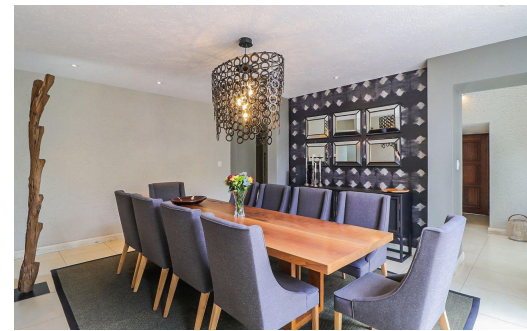

 5
 6
 3

R8,950,000

House For Sale in Bedfordview

FLOOR SIZE	890m ²	GARAGES	3
LAND SIZE	1,693m ²	PARKINGS	3
BEDROOMS	5	FLATLETS	1
BATHROOMS	6	DOMESTIC ACCOM.	1
KITCHENS	2	POOL	Yes
LOUNGES	2	PETS ALLOWED	Yes
DINING ROOMS	1		
STUDIES	2		