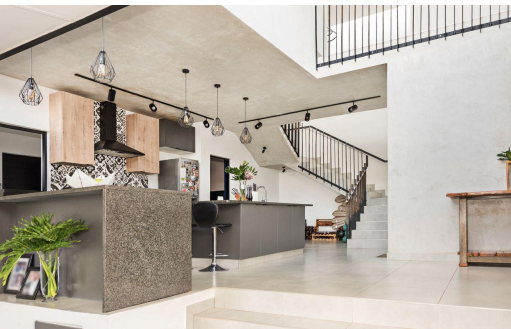

 3

 2

 2

R4,500,000

House For Sale in Bedfordview

LAND SIZE	1,000m ²	GARAGES	2
BEDROOMS	3	PARKINGS	4
BATHROOMS	2	FLATLETS	-
KITCHENS	1	DOMESTIC ACCOM.	-
LOUNGES	2	PETS ALLOWED	Yes
DINING ROOMS	1		
STUDIES	1		