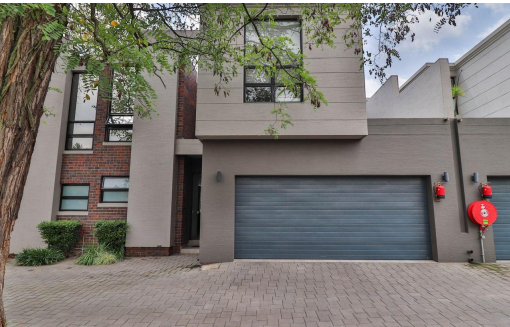

 3

 3

 2

R4,550,000

House For Sale in Bedfordview

FLOOR SIZE 286m²
LAND SIZE 561m²
BEDROOMS 3
BATHROOMS 3
KITCHENS 1
LOUNGES 1
DINING ROOMS 1
STUDIES 1

GARAGES 2
PARKINGS -
FLATLETS -
DOMESTIC ACCOM. -
POOL Yes
PETS ALLOWED Yes