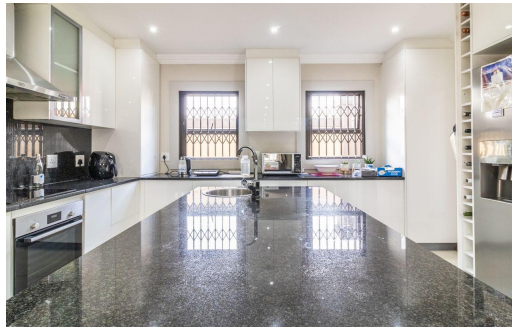

5

5.5

2

**R5,680,000**

House For Sale in Bedfordview

<b>FLOOR SIZE</b>	524m <sup>2</sup>	<b>GARAGES</b>	2
<b>LAND SIZE</b>	401m <sup>2</sup>	<b>PARKINGS</b>	-
<b>BEDROOMS</b>	5	<b>FLATLETS</b>	-
<b>BATHROOMS</b>	5.5	<b>DOMESTIC ACCOM.</b>	-
<b>KITCHENS</b>	1		
<b>LOUNGES</b>	2		
<b>DINING ROOMS</b>	1		
<b>STUDIES</b>	1		