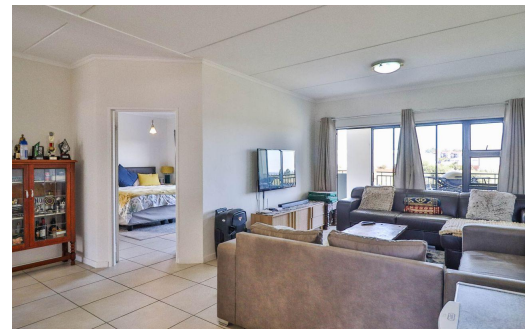

 2
 2
 -

R1,400,000

Apartment For Sale in Modderfontein

FLOOR SIZE	106m ²	GARAGES	-
BEDROOMS	2	PARKINGS	2
BATHROOMS	2	FLATLETS	-
KITCHENS	1	DOMESTIC ACCOM.	-
LOUNGES	1	POOL	Yes
DINING ROOMS	-	PETS ALLOWED	Yes
STUDIES	-		