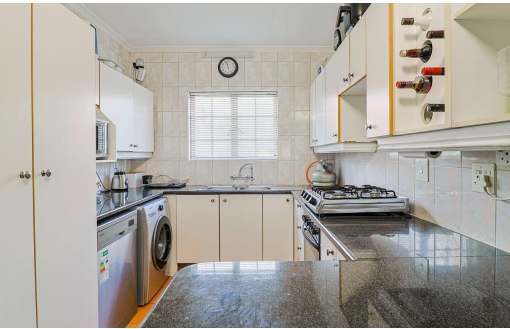

 2

 2

-

R1,350,000

Townhouse For Sale in Bedfordview

FLOOR SIZE	157m ²	GARAGES	-
BEDROOMS	2	PARKINGS	2
BATHROOMS	2	FLATLETS	-
KITCHENS	1	DOMESTIC ACCOM.	-
LOUNGES	1	POOL	Yes
DINING ROOMS	1	PETS ALLOWED	Yes
STUDIES	1		