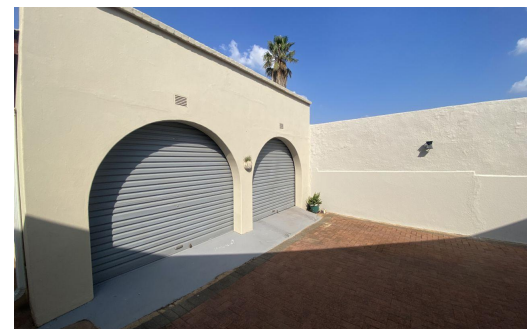

R1,395,000

House For Sale in Primrose

LAND SIZE	892m²	GARAGES	2
BEDROOMS	3	PARKINGS	-
BATHROOMS	2	FLATLETS	1
KITCHENS	1	DOMESTIC ACCOM.	1
LOUNGES	2	POOL	Yes
DINING ROOMS	-	PETS ALLOWED	Yes
STUDIES	-		

RATES R1,100 pm (Estimated)

Dolf Potgieter
+27 (0)79 890 7249
dolf@pomparealty.co.za