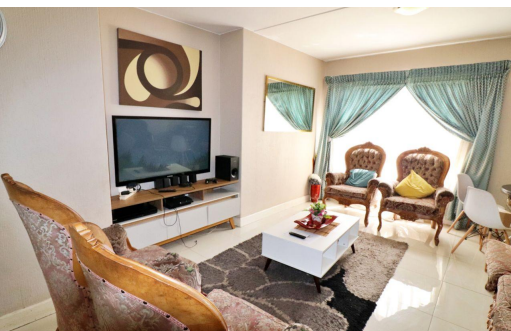

3
 2
 -

R650,000

Apartment For Sale in Primrose

FLOOR SIZE 85m²
BEDROOMS 3
BATHROOMS 2
KITCHENS 1
LOUNGES 1
DINING ROOMS -
STUDIES -

GARAGES -
PARKINGS 1
FLATLETS -
DOMESTIC ACCOM. -

RATES R540 pm (Estimated)
LEVY R1,630 pm