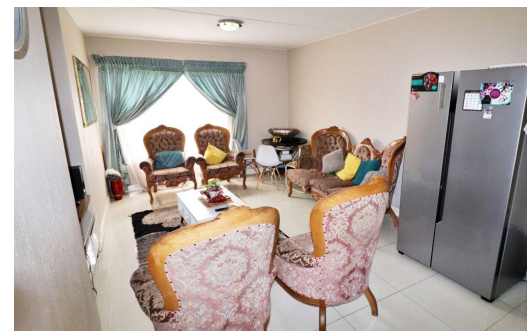

3
 2
 -

R650,000

Apartment For Sale in Primrose

FLOOR SIZE 85m²
BEDROOMS 3
BATHROOMS 2
KITCHENS 1
LOUNGES 1
DINING ROOMS -
STUDIES -

GARAGES -
PARKINGS 1
FLATLETS -
DOMESTIC ACCOM. -

RATES R540 pm (Estimated)
LEVY R1,630 pm