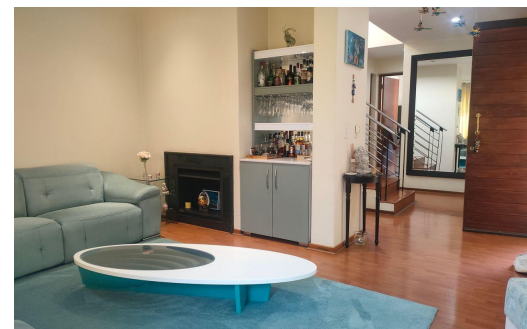

4

3.5

2

R3,495,000

House For Sale in Bedfordview

FLOOR SIZE	345m ²	GARAGES	2
LAND SIZE	457m ²	PARKINGS	-
BEDROOMS	4	FLATLETS	-
BATHROOMS	3.5	DOMESTIC ACCOM.	-
KITCHENS	1	PETS ALLOWED	Yes
LOUNGES	2		
DINING ROOMS	1		
STUDIES	-		