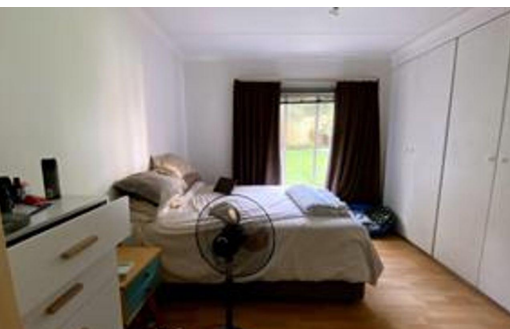

 3

 2

 -

R1,100,000

Townhouse For Sale in Eden Glen

FLOOR SIZE	94m ²	GARAGES	-
BEDROOMS	3	PARKINGS	2
BATHROOMS	2	FLATLETS	-
KITCHENS	1	DOMESTIC ACCOM.	-
LOUNGES	1	POOL	Yes
DINING ROOMS	1	PETS ALLOWED	Yes
STUDIES	-		